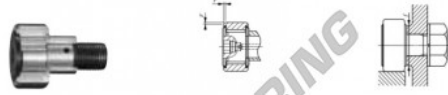

## Cam follower CFE12-VBUU-IKO - CFE12-VBUU-IKO

<https://www.123bearing.com/bearing-housing/deep-groove-bearing/cam-follower/cfe12-vbuu-iko>

IKO

**CAM FOLLOWERS**

Eccentric Type Cam Followers Full Complement Type/With Hexagon Hole

CFE-VBUU

Outside diameter of eccentric collar mm	Identification number						Mass (Ref.)							
	Shield type			Sealed type			Ø	D	C	d <sub>e</sub>				
16	With crowned outer ring	With cylindrical outer ring	With crowned outer ring	With cylindrical outer ring	CFE 12	VBUU					107	30	14	16
Boundary dimensions mm														
G	B <sub>3</sub>	B <sub>1</sub> max	B <sub>2</sub> max	B <sub>2</sub>	C <sub>1</sub>	G <sub>1</sub>	H	f max	f Min, mm	Mounting dimension	Maximum splining torque	Basic dynamic load rating	Basic static load rating	Maximum allowable static load
M12×1.5	11.5	15.2	40.2	25	0.6	6	13.5	6	0.6/0.8	21	21.9	13 500	19 700	13 200

### PRODUCT FEATURES

Brand	IKO
N° Ean13	3616060460486
Inside diameter	16 mm
Outside diameter	30 mm
Thickness	14 mm
Weight	107 g
Packaging	1

[contact@123bearing.com](mailto:contact@123bearing.com)

(646) 712 9672