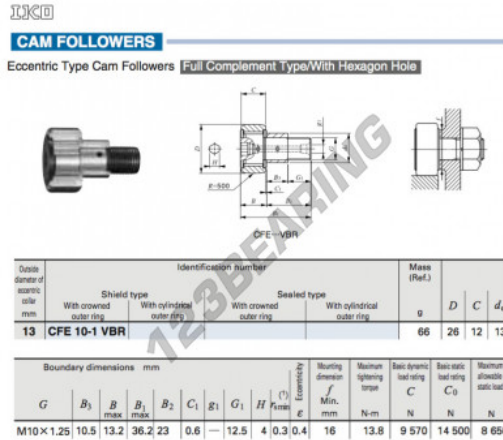

Cam follower CFE10-1-VBR-IKO - CFE10-1-VBR-IKO

<https://www.123bearing.com/bearing-housing/deep-groove-bearing/cam-follower/cfe10-1-vbr-iko>

PRODUCT FEATURES

Brand	IKO
N° Ean13	3616060460417
Inside diameter	13 mm
Outside diameter	26 mm
Thickness	12 mm
Weight	66 g
Packaging	1