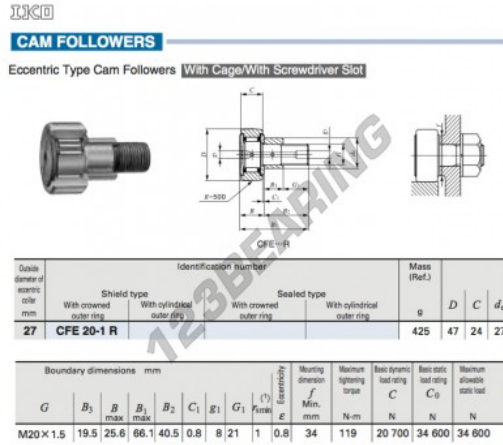

Cam follower CFE20-1-R-IKO - CFE20-1-R-IKO

<https://www.123bearing.com/bearing-housing/deep-groove-bearing/cam-follower/cfe20-1-r-iko>

PRODUCT FEATURES

Brand	IKO
N° Ean13	3616060460073
Inside diameter	27 mm
Outside diameter	47 mm
Thickness	24 mm
Weight	425 g
Packaging	1