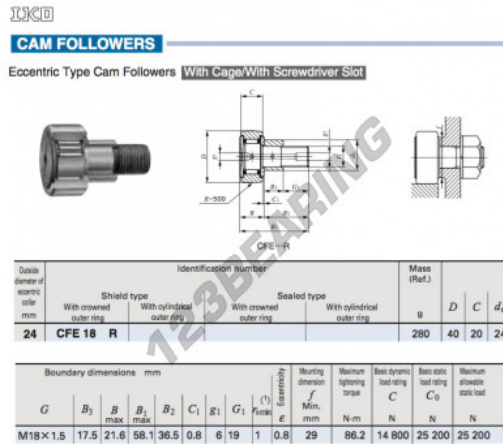

Cam follower CFE18-R-IKO - CFE18-R-IKO

<https://www.123bearing.com/bearing-housing/deep-groove-bearing/cam-follower/cfe18-r-iko>

PRODUCT FEATURES

Brand	IKO
N° Ean13	3616060459992
Inside diameter	24 mm
Outside diameter	40 mm
Thickness	20 mm
Weight	280 g
Packaging	1