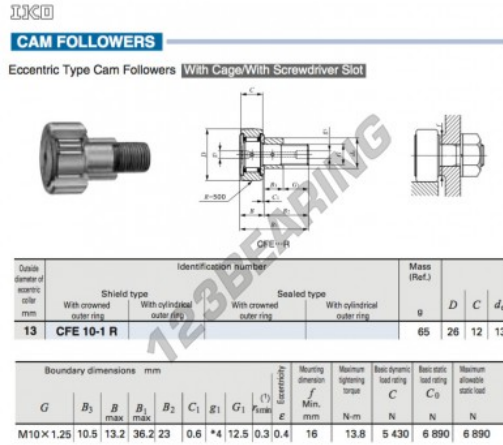

Cam follower CFE10-1-R-IKO - CFE10-1-R-IKO

<https://www.123bearing.com/bearing-housing/deep-groove-bearing/cam-follower/cfe10-1-r-iko>

PRODUCT FEATURES

Brand	IKO
N° Ean13	3616060459848
Inside diameter	13 mm
Outside diameter	26 mm
Thickness	12 mm
Weight	65 g
Packaging	1