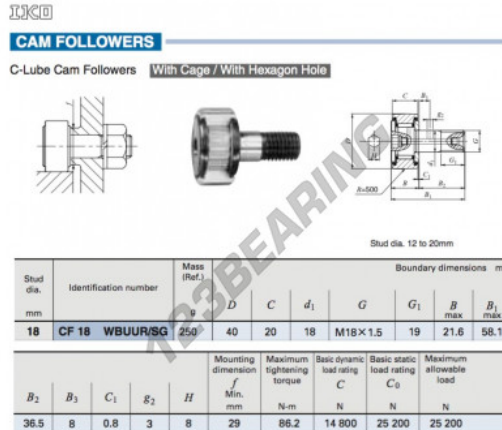

Cam follower CF18-WBUUR-SG-IKO - CF18-WBUUR-SG-IKO

<https://www.123bearing.com/bearing-housing/deep-groove-bearing/cam-follower/cf18-wbuur-sg-iko>

PRODUCT FEATURES

Brand	IKO
N° Ean13	3663952443331
Inside diameter	18 mm
Inside diameter	0.709" inch
Outside diameter	40 mm
Outside diameter	1.575" inch
Thickness	20 mm
Thickness	0.787" inch
Weight	250 g
Packaging	1