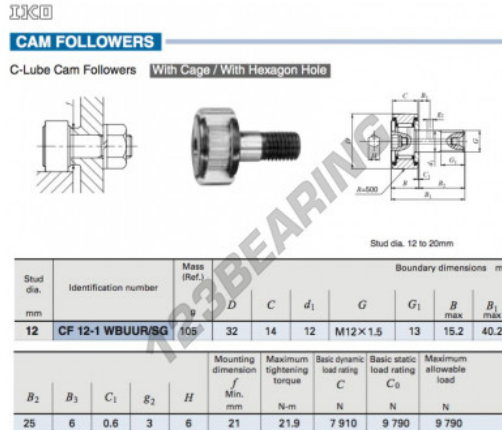

Cam follower CF12-1-WBUUR-SG-IKO - CF12-1-WBUUR-SG-IKO

<https://www.123bearing.com/bearing-housing/deep-groove-bearing/cam-follower/cf12-1-wbuur-sg-iko>

PRODUCT FEATURES

Brand	IKO
N° Ean13	3663952443317
Inside diameter	12 mm
Inside diameter	0.472" inch
Outside diameter	32 mm
Outside diameter	1.26" inch
Thickness	14 mm
Thickness	0.551" inch
Weight	105 g
Packaging	1