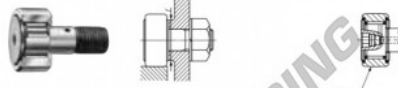

Cam follower CF8-BUURM-IKO - CF8-BUURM-IKO

<https://www.123bearing.com/bearing-housing/deep-groove-bearing/cam-follower/cf8-buurm-iko>

CAM FOLLOWERS

Standard Type Cam Followers With Cage/With Hexagon Hole

CF--BUUR

Stud dia. mm	Identification number				Mass (Ref.) g	D	C	d ₁	G					
	Shield type		Sealed type											
8	With covered outer ring	With cylindrical outer ring	With covered outer ring	With cylindrical outer ring	28.5	19	11	8	M 8×1					
Identification number					CF 8 BUURM									
Boundary dimensions mm					Mounting dimension f Min. mm	Maximum spinning torque N·m	Basic dynamic load rating C N	Basic static load rating C ₀ N	Maximum allowable static load N					
G ₁	B	B ₁	B ₂	B ₃	C ₁	g ₁	g ₂	H	r _s mm	f	N·m	C	C ₀	N
10	12.2max	32.2max	20	—	0.6	—	—	4	0.3	13	7.1	4 250	4 740	4 620

PRODUCT FEATURES

Brand	IKO
N° Ean13	3663952442648
Inside diameter	8 mm
Outside diameter	19 mm
Thickness	11 mm
Packaging	1

contact@123bearing.com

(646) 712 9672

CRT4 de Lesquin 60 Rue Du Haut De Sainghin 59273 Fretin FRANCE