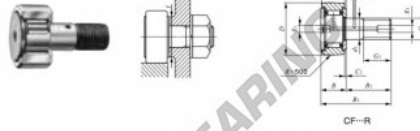

## Cam follower CF20-R-IKO - CF20-R-IKO

<https://www.123bearing.com/bearing-housing/deep-groove-bearing/cam-follower/cf20-r-iko>

IKO

### CAM FOLLOWERS

Standard Type Cam Followers With Cage/With Screwdriver Slot

Stud dia. mm	Identification number				Mass (Ref.)				
	Shield type		Sealed type		g	D	C	d <sub>1</sub>	G
	With crowned outer ring	With cylindrical outer ring	With crowned outer ring	With cylindrical outer ring					
20	CF 20	R			460	52	24	20	M20×1.5

## PRODUCT FEATURES

Brand	IKO
N° Ean13	3663952441405
Inside diameter	20 mm
Inside diameter	0.787" inch
Outside diameter	52 mm
Outside diameter	2.047" inch
Thickness	24 mm
Thickness	0.945" inch
Packaging	1