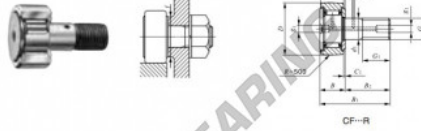

Cam follower CF10-RM-IKO - CF10-RM-IKO

<https://www.123bearing.com/bearing-housing/deep-groove-bearing/cam-follower/cf10-rm-iko>

IKO

CAM FOLLOWERS

Standard Type Cam Followers With Cage/With Screwdriver Slot

Stud dia. mm	Identification number				Mass (Ref.)				
	Shield type		Sealed type		g	D	C	d ₁	G
	With crowned outer ring	With cylindrical outer ring	With crowned outer ring	With cylindrical outer ring					
10	CF 10 RM				45	22	12	10	M10×1

Boundary dimensions mm										Mounting dimension f Min. mm	Maximum tightening torque N·m	Ball diameter load rating C N	Ball static load rating C ₀ N	Maximum allowable static load N
G ₁	B	B ₁	B ₂	B ₃	C ₁	g ₁	g ₂	r _{max} (°)	r _{min}					
12	13.2max	36.2max	23	—	0.6	*4	—	0.3	16	14.7	5 430	6 890	6 890	

PRODUCT FEATURES

Brand	IKO
N° Ean13	3663952441115
Inside diameter	10 mm
Outside diameter	22 mm
Thickness	12 mm
Packaging	1

contact@123bearing.com

(646) 712 9672

CRT4 de Lesquin 60 Rue Du Haut De Sainghin 59273 Fretin FRANCE