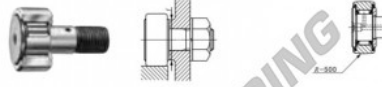

Cam follower CF8-UURM-IKO - CF8-UURM-IKO

<https://www.123bearing.com/bearing-housing/deep-groove-bearing/cam-follower/cf8-uurm-iko>

CAM FOLLOWERS

Standard Type Cam Followers With Cage/With Screwdriver Slot

CF-UUR

Stud dia. mm	Identification number				Mass (Ref.)				
	Shield type		Sealed type		g	D	C	d ₁	G
	With crowned outer ring	With cylindrical outer ring	With crowned outer ring	With cylindrical outer ring					
8			CF-8	UURM	28.5	19	11	8	M 8×1