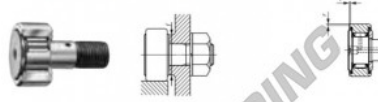

## Cam follower CF6-UU-IKO - CF6-UU-IKO

<https://www.123bearing.com/bearing-housing/deep-groove-bearing/cam-follower/cf6-uu-iko>

### CAM FOLLOWERS

Standard Type Cam Followers With Cage/With Screwdriver Slot

CF-UU

Stud dia. mm	Identification number				Max (Ref.)				
	Shield type		Sealed type		g	D	C	d <sub>1</sub>	G
	With crowned outer ring	With cylindrical outer ring	With crowned outer ring	With cylindrical outer ring					
6					18.5	16	11	6	M 6X1