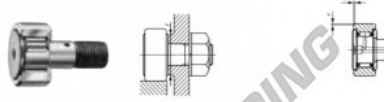

## Cam follower CF4-IKO - CF4-IKO

<https://www.123bearing.com/bearing-housing/deep-groove-bearing/cam-follower/cf4-iko>

### CAM FOLLOWERS

Standard Type Cam Followers With Cage/With Screwdriver Slot

CF

Stud dia. mm	Identification number				Mass (Ref.)				
	Shield type		Sealed type		g	D	C	d <sub>1</sub>	G
	With crowned outer ring	With cylindrical outer ring	With crowned outer ring	With cylindrical outer ring					
4	CF 4				7.4	12	8	4	M 4×0.7