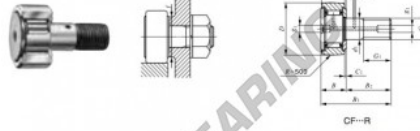

Cam follower CF4-R-IKO - CF4-R-IKO

<https://www.123bearing.com/bearing-housing/deep-groove-bearing/cam-follower/cf4-r-iko>

CAM FOLLOWERS

Standard Type Cam Followers With Cage/With Screwdriver Slot

Stud dia. mm	Identification number				Mass (Ref.)				
	Shield type		Sealed type		g	D	C	d ₁	G
	With crowned outer ring	With cylindrical outer ring	With crowned outer ring	With cylindrical outer ring					
4	CF	4	R		7.4	12	8	4	M 4×0.7

Boundary dimensions mm										Mounting dimension f Min. mm	Maximum lightening torque N·m	Ball dynamic load rating C N	Ball static load rating C ₀ N	Maximum allowable static load N
G ₁	B	B ₁	B ₂	B ₃	C ₁	G ₂	r _s max (°)	r _s min	r _s max					
6	9	20	11	—	0.5	—	0.3	8.3	0.78	2 070	1 590	834		

PRODUCT FEATURES

Brand	IKO
N° Ean13	3663952440873
Inside diameter	4 mm
Outside diameter	12 mm
Thickness	8 mm
Packaging	1

contact@123bearing.com

(646) 712 9672

CRT4 de Lesquin 60 Rue Du Haut De Sainghin 59273 Fretin FRANCE