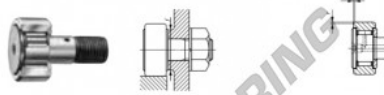

## Cam follower CF24-V-IKO - CF24-V-IKO

<https://www.123bearing.com/bearing-housing/deep-groove-bearing/cam-follower/cf24-v-iko>

### CAM FOLLOWERS

Standard Type Cam Followers Full Complement Type/With Screwdriver Slot

Stud dia. mm	Identification number								CF-V					
	Shield type				Sealed type				g	D	C	d <sub>1</sub>		
	With crowned outer ring	With cylindrical outer ring	With crowned outer ring	With cylindrical outer ring										
24	CF24 V								820	62	29	24		
Boundary dimensions mm														
G	G <sub>1</sub>	B <sub>max</sub>	B <sub>1max</sub>	B <sub>2</sub>	B <sub>3</sub>	C <sub>1</sub>	g <sub>1</sub>	g <sub>2</sub>	f <sup>(1)</sup> Min. mm	Mounting diameter f <sub>min</sub> mm	Maximum tightening torque C N·m	Ball static load rating C <sub>0</sub> N	Maximum allowable static load N	
M24×1.5	25	30.6	80.1	49.5	11	0.8	8	4	1	40	215	48 600	92 000	52 000

## PRODUCT FEATURES

Brand	IKO
N° Ean13	3663952440644
Inside diameter	24 mm
Outside diameter	62 mm
Thickness	29 mm
Packaging	1

[contact@123bearing.com](mailto:contact@123bearing.com)

(646) 712 9672

CRT4 de Lesquin 60 Rue Du Haut De Sainghin 59273 Fretin FRANCE