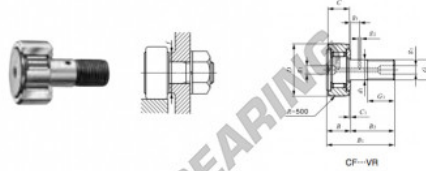

## Cam follower CF24-VR-IKO - CF24-VR-IKO

<https://www.123bearing.com/bearing-housing/deep-groove-bearing/cam-follower/cf24-vr-iko>

### CAM FOLLOWERS

Standard Type Cam Followers Full Complement Type/With Screwdriver Slot

Stud dia. mm	Identification number								Mass (Ref.)					
	Shield type				Sealed type				g	D	C	d <sub>1</sub>		
	With crowned outer ring	With cylindrical outer ring	With crowned outer ring	With cylindrical outer ring	With crowned outer ring	With cylindrical outer ring	With crowned outer ring	With cylindrical outer ring	820	62	29	24		
24	CF 24	VR												
Boundary dimensions mm														
G	G <sub>1</sub>	B <sub>max</sub>	B <sub>1 max</sub>	B <sub>2</sub>	B <sub>3</sub>	C <sub>1</sub>	g <sub>1</sub>	g <sub>2</sub>	f <sup>(1)</sup> Min. mm	Mounting diameter f <sub>min</sub> mm	Maximum tightening torque C N·m	Ball static load rating C <sub>0</sub> N	Maximum allowable static load N	
M24×1.5	25	30.6	80.1	49.5	11	0.8	8	4	1	40	215	48 600	92 000	52 000

## PRODUCT FEATURES

Brand	IKO
N° Ean13	3663952440637
Inside diameter	24 mm
Outside diameter	62 mm
Thickness	29 mm
Packaging	1

[contact@123bearing.com](mailto:contact@123bearing.com)

(646) 712 9672

CRT4 de Lesquin 60 Rue Du Haut De Sainghin 59273 Fretin FRANCE