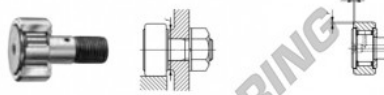

## Cam follower CF10-VM-IKO - CF10-VM-IKO

<https://www.123bearing.com/bearing-housing/deep-groove-bearing/cam-follower/cf10-vm-iko>

### CAM FOLLOWERS

Standard Type Cam Followers Full Complement Type/With Screwdriver Slot

Stud dia. mm	Identification number								CF-V			
	Shield type				Sealed type				Mass (Ref.)		D	C
	With crowned outer ring	With cylindrical outer ring	With crowned outer ring	With cylindrical outer ring	With crowned outer ring	With cylindrical outer ring	With crowned outer ring	With cylindrical outer ring	g	22	12	10
10												