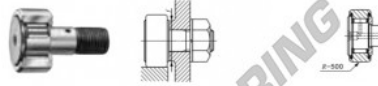

## Cam follower CF8-VUURM-IKO - CF8-VUURM-IKO

<https://www.123bearing.com/bearing-housing/deep-groove-bearing/cam-follower/cf8-vuurm-iko>

### CAM FOLLOWERS

Standard Type Cam Followers Full Complement Type/With Screwdriver Slot

CF-VUUR

Stud dia. mm	Identification number				Mass (Ref.)		D	C	d <sub>1</sub>					
	Shield type		Sealed type		g	N								
8	With crowned outer ring	With cylindrical outer ring	With crowned outer ring	With cylindrical outer ring	CF 8 VUURM	29	19	11	8					
Boundary dimensions mm														
G	G <sub>1</sub>	B <sub>max</sub>	B <sub>1 max</sub>	B <sub>2</sub>	B <sub>3</sub>	C <sub>1</sub>	g <sub>1</sub>	g <sub>2</sub>	f <sup>(1)</sup> Min. mm	Mounting diameter	Maximum tightening torque C	Ball dynamic load rating C <sub>0</sub>	Ball static load rating C <sub>0</sub>	Maximum allowable static load
M 8×1	10	12.2	32.2	20	—	0.6	*4	—	0.3	13	7.1	8 170	11 200	4 620

## PRODUCT FEATURES

Brand	IKO
N° Ean13	3663952440200
Inside diameter	8 mm
Outside diameter	19 mm
Thickness	11 mm
Packaging	1

[contact@123bearing.com](mailto:contact@123bearing.com)

(646) 712 9672

CRT4 de Lesquin 60 Rue Du Haut De Sainghin 59273 Fretin FRANCE