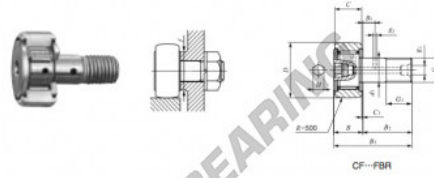

## Cam follower CF5-FBR-IKO - CF5-FBR-IKO

<https://www.123bearing.com/bearing-housing/deep-groove-bearing/cam-follower/cf5-fbr-iko>

IKO

### CAM FOLLOWERS

Stainless Steel Made Cam Followers With Cage/With Hexagon Hole

Stud dia. mm	Identification number				Mass (Ref.) g	D	C	d <sub>1</sub>	G	G <sub>1</sub>	
	Shield type With crowned outer ring	Shield type With cylindrical outer ring	Sealed type With ribbed outer ring	Sealed type With cylindrical outer ring							
5	CF	5	FBR		10.3	13	9	5	M	5×0.8	7.5

Boundary dimensions mm								Mounting dimension f Min. mm	Maximum tightening torque N·m	Basic dynamic load rating C N	Basic static load rating C <sub>0</sub> N	Maximum allowable static load N	
B	B <sub>1</sub>	B <sub>2</sub>	B <sub>3</sub>	C <sub>1</sub>	e <sub>1</sub>	e <sub>2</sub>	H						
10	23	13	—	0.5	—	—	3	0.3	9.3	1.6	1930	1730	1260

## PRODUCT FEATURES

Brand	IKO
N° Ean13	3663952439921
Inside diameter	5 mm
Outside diameter	13 mm
Thickness	9 mm
Packaging	1

[contact@123bearing.com](mailto:contact@123bearing.com)

(646) 712 9672

CRT4 de Lesquin 60 Rue Du Haut De Sainghin 59273 Fretin FRANCE