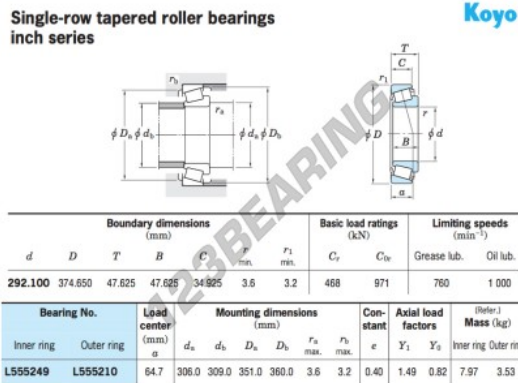

Tapered roller bearing

L555249-L555210-JTEKT - L555249-L555210-KOYO

https://www.123bearing.com/bearing-housing/roller-bearing/tapered/l555249-l555210-koyo

PRODUCT FEATURES

Brand	JTEKT
N° Ean13	3663952431888
Inside diameter	292.1 mm
Outside diameter	374.65 mm
Thickness	47.625 mm
Packaging	1