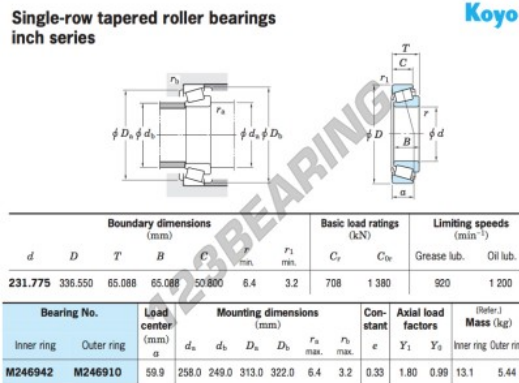

Tapered roller bearing

M246942-M246910-JTEKT - M246942-M246910-KOYO

https://www.123bearing.com/bearing-housing/roller-bearing/tapered/m246942-m246910-koyo

PRODUCT FEATURES

Brand	JTEKT
N° Ean13	3663952431833
Inside diameter	231.775 mm
Outside diameter	336.55 mm
Thickness	65.088 mm
Packaging	1