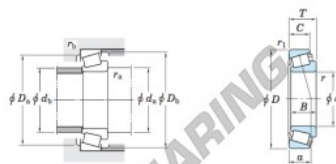

## Tapered roller bearing 29688-29620-JTEKT - 29688-29620-KOYO

<https://www.123bearing.com/bearing-housing/roller-bearing/tapered/29688-29620-koyo>

Single-row tapered roller bearings  
inch series

Koyo

Boundary dimensions (mm)										Basic load ratings (kN)		Limiting speeds (min <sup>-1</sup> )	
d	D	T	B	C	r <sub>1</sub>	r <sub>2</sub>	C <sub>r</sub>	C <sub>10</sub>	Grease lub.	Oil lub.			
73.817	112.712	25.400	25.400	19.050	1.6	3.2	97.0	155	3 200	4 300			

Bearing No.		Load center (mm)	Mounting dimensions (mm)						Con-stant	Axial load factors		(Refer.) Mass (kg)	
Inner ring	Outer ring	a	d <sub>a</sub>	d <sub>b</sub>	D <sub>a</sub>	D <sub>b</sub>	r <sub>a</sub> max.	r <sub>b</sub> max.	e	Y <sub>1</sub>	Y <sub>2</sub>	Inner ring	Outer ring
29688	29620	26.2	83.0	81.0	101.0	109.0	1.6	3.2	0.49	1.23	0.68	0.588	0.270

### PRODUCT FEATURES

Brand	JTEKT
N° Ean13	3663952429007
Inside diameter	73.817 mm
Inside diameter	2 29/32" inch
Outside diameter	112.712 mm
Outside diameter	4 7/16" inch
Thickness	25.4 mm
Thickness	1" inch
Packaging	1