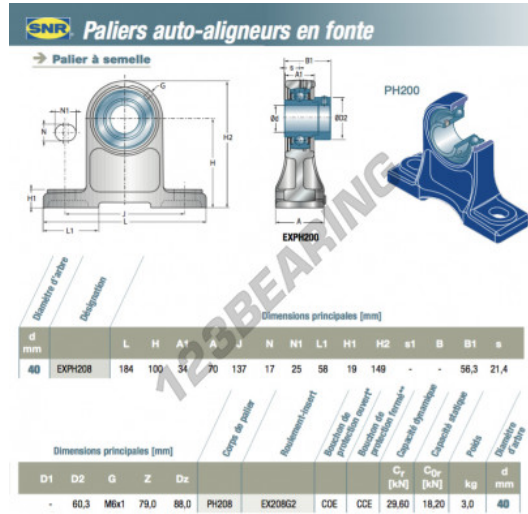

Housed bearing 2 bolts EXPH208-SNR - EXPH208-SNR

<https://www.123bearing.com/bearing-housing/housed-bearing/cast-iron-housed-bearing-2/exph208-snr>

PRODUCT FEATURES

Brand	SNR
N° Ean13	3663952424569
Shaft diameter	40 mm
Shaft diameter	1.575" inch
No. of fasteners	2
Tightening	Eccentric locking ring
Mounting center distance	137 mm
Mounting center distance	5.394" inch
Material	cast iron
Packaging	1