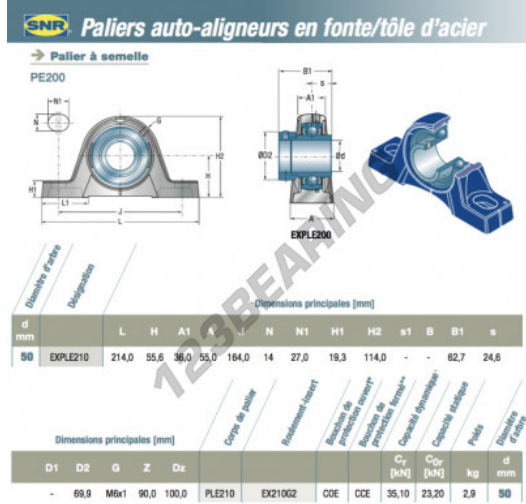

Housed bearing 2 bolts EXPLE210-SNR - EXPLE210-SNR

<https://www.123bearing.com/bearing-housing/housed-bearing/cast-iron-housed-bearing-2/exple210-snr>

PRODUCT FEATURES

Brand	SNR
N° Ean13	3663952422725
Shaft diameter	50 mm
No. of fasteners	2
Tightening	Eccentric locking ring
Mounting center distance	164 mm
Material	cast iron
Packaging	1