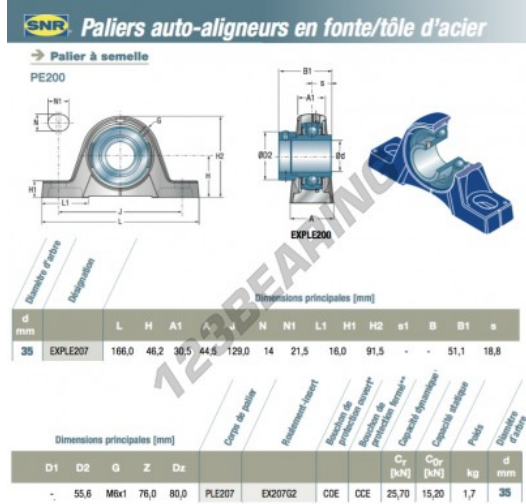

Housed bearing 2 bolts EXPLE207-SNR - EXPLE207-SNR

<https://www.123bearing.com/bearing-housing/housed-bearing/cast-iron-housed-bearing-2/exple207-snr>

PRODUCT FEATURES

Brand	SNR
N° Ean13	3663952422572
Shaft diameter	35 mm
No. of fasteners	2
Tightening	Eccentric locking ring
Mounting center distance	129 mm
Material	cast iron
Packaging	1