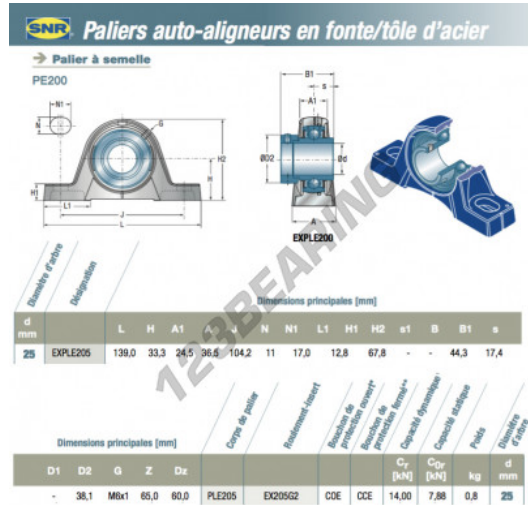

Housed bearing 2 bolts EXPLE205-SNR - EXPLE205-SNR

<https://www.123bearing.com/bearing-housing/housed-bearing/cast-iron-housed-bearing-2/exple205-snr>

PRODUCT FEATURES

| | |
|--------------------------|------------------------|
| Brand | SNR |
| N° Ean13 | 3663952422473 |
| Shaft diameter | 25 mm |
| Shaft diameter | 0.984" inch |
| No. of fasteners | 2 |
| Tightening | Eccentric locking ring |
| Mounting center distance | 104.2 mm |
| Mounting center distance | 4.102" inch |
| Material | cast iron |
| Packaging | 1 |