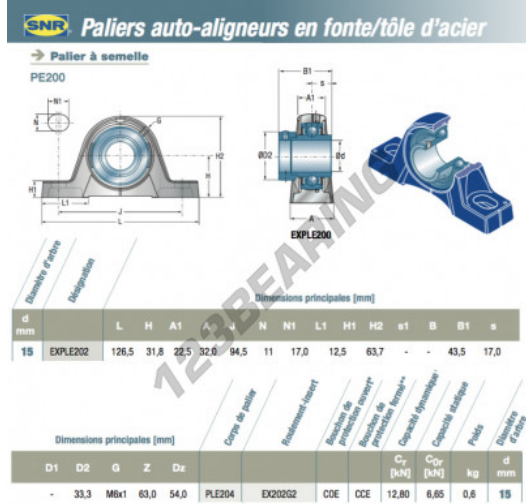

## Housed bearing 2 bolts EXPLE202-SNR - EXPLE202-SNR

<https://www.123bearing.com/bearing-housing/housed-bearing/cast-iron-housed-bearing-2/exple202-snr>

### PRODUCT FEATURES

Brand	SNR
N° Ean13	3663952422282
Shaft diameter	15 mm
Shaft diameter	0.591" inch
No. of fasteners	2
Tightening	Eccentric locking ring
Mounting center distance	94.5 mm
Mounting center distance	3.72" inch
Material	cast iron
Packaging	1