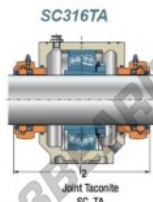

Housed bearing accessorie SC316TA-SNR - SC316TA-SNR

<https://www.123bearing.com/bearing-housing/housed-bearing/accessories/sc316ta-snr>

Corps	Joint ²	Joint V-ring ³	Cotureleur	w ₁	l ₁	l ₂	l ₃	Disque de régulation	Roulement	Bague d'arrêt
				[mm]						
SC316DS				37					1316	FR170x14,5
SC316FS				46,5					2316	FR170x5
SNC219-316		V90A	SC519-618EC	37	159	212	172	RDC316	21316	FR170x14,5
SC316SV				46,5					22316	FR170x5
SC316LA										
SC316TA										