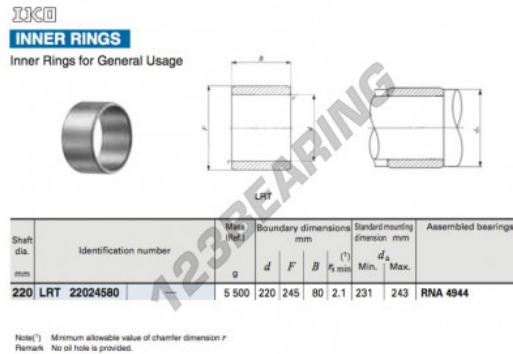

Inner ring LRT22024580-IKO - LRT22024580-IKO

<https://www.123bearing.com/bearing-housing/needle-roller-bearing/inner-ring/lrt22024580-iko>

PRODUCT FEATURES

| | |
|------------------|---------------|
| Brand | IKO |
| N° Ean13 | 3663952406381 |
| Inside diameter | 220 mm |
| Outside diameter | 245 mm |
| Thickness | 80 mm |
| Type | LRT |
| Weight | 5500 g |
| Packaging | 1 |