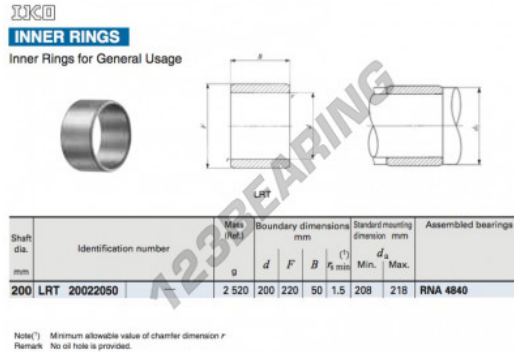

Inner ring LRT20022050-IKO - LRT20022050-IKO

<https://www.123bearing.com/bearing-housing/needle-roller-bearing/inner-ring/lrt20022050-iko>

PRODUCT FEATURES

Brand	IKO
N° Ean13	3663952406350
Inside diameter	200 mm
Outside diameter	220 mm
Thickness	50 mm
Type	LRT
Packaging	1