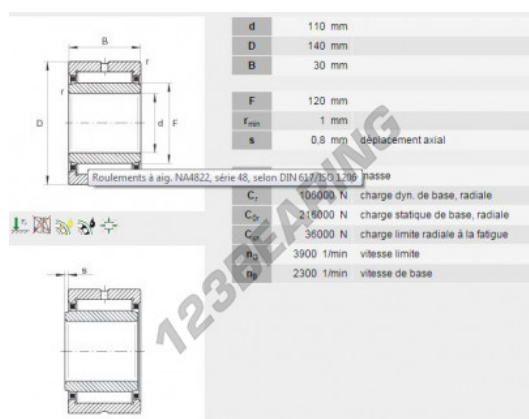

## Needle roller bearing NA4822-INA - NA4822-INA

<https://www.123bearing.com/bearing-housing/needle-roller-bearing/needle/na4822-ina>

### PRODUCT FEATURES

Brand	INA
N° Ean13	3663952062945
Inside diameter	110 mm
Outside diameter	140 mm
Thickness	30 mm
Packaging	1

[contact@123bearing.com](mailto:contact@123bearing.com)

(646) 712 9672

CRT4 de Lesquin 60 Rue Du Haut De Sainghin 59273 Fretin FRANCE