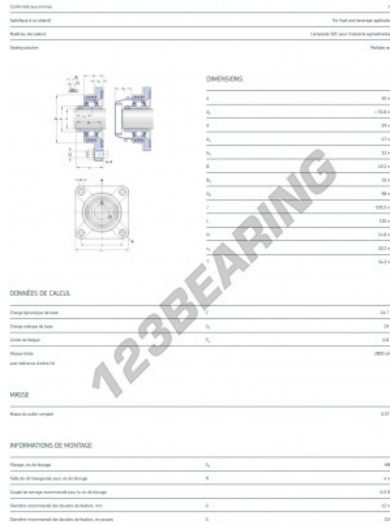

Housed bearing 4 bolts FYWK40YTH-SKF - FYWK40YTH-SKF

<https://www.123bearing.com/bearing-housing/housed-bearing/cast-iron-housed-bearing-4/fywk40yth-skf>

PRODUCT FEATURES

Brand	SKF
N° Ean13	7316574919819
Shaft diameter	40 mm
No. of fasteners	4
Tightening	Non-blocking
Mounting center distance	101.5 mm
Material	PLASTIC
Weight	970 g
Dynamic load	24.7 kN
Static load	19 kN
Packaging	1
Standard	No standard