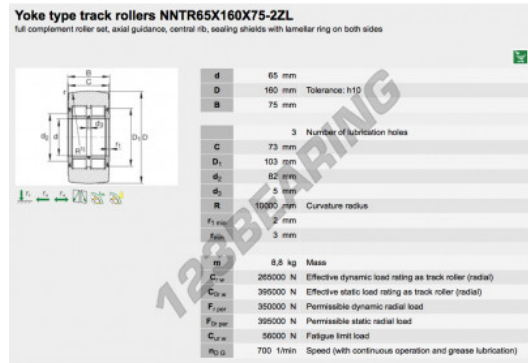

## Roller bearing

## PRODUCT FEATURES

Brand	INA
N° Ean13	4047643241250
Inside diameter	65 mm
Outside diameter	160 mm
Thickness	75 mm
Weight	8850 g
Dynamic load	270 kN
Static load	400 kN
Packaging	-
Standard	-

[contact@123bearing.com](mailto:contact@123bearing.com)