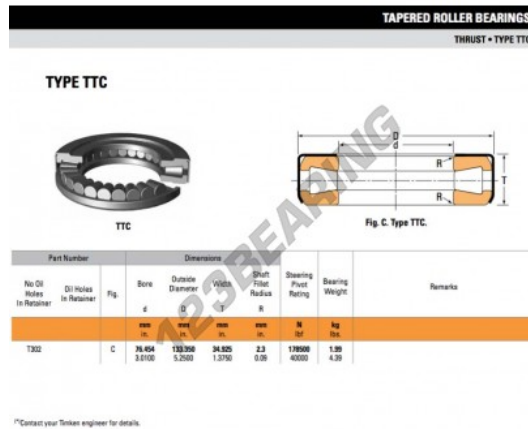

Thrust roller bearing T302-TIMKEN - T302-TIMKEN

<https://www.123bearing.com/bearing-housing/roller-bearing/thrust/t302-timken>

PRODUCT FEATURES

Brand	TIMKEN
N° Ean13	3663952377261
Inside diameter	76.454 mm
Outside diameter	133.35 mm
Thickness	34.925 mm
Packaging	1