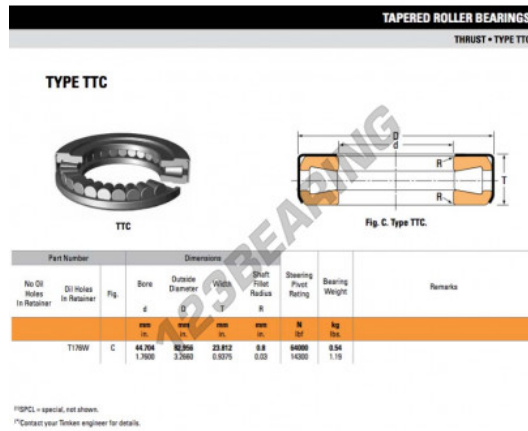

Thrust roller bearing T176W-TIMKEN - T176W-TIMKEN

<https://www.123bearing.com/bearing-housing/roller-bearing/thrust/t176w-timken>

PRODUCT FEATURES

Brand	TIMKEN
N° Ean13	3663952376967
Inside diameter	44.704 mm
Outside diameter	82.956 mm
Thickness	23.812 mm
Weight	528 g
Packaging	1