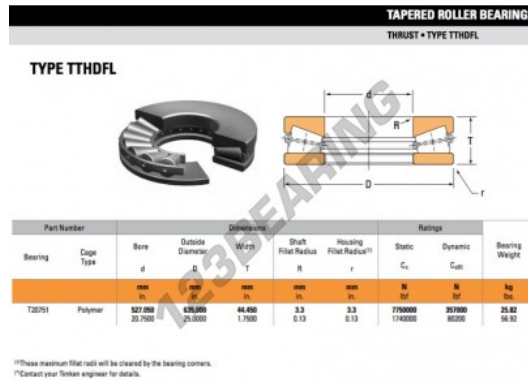

Thrust roller bearing T20751-TIMKEN - T20751-TIMKEN

<https://www.123bearing.com/bearing-housing/roller-bearing/thrust/t20751-timken>

PRODUCT FEATURES

Brand	TIMKEN
N° Ean13	3663952375984
Inside diameter	527.05 mm
Outside diameter	635 mm
Thickness	44.45 mm
Packaging	1