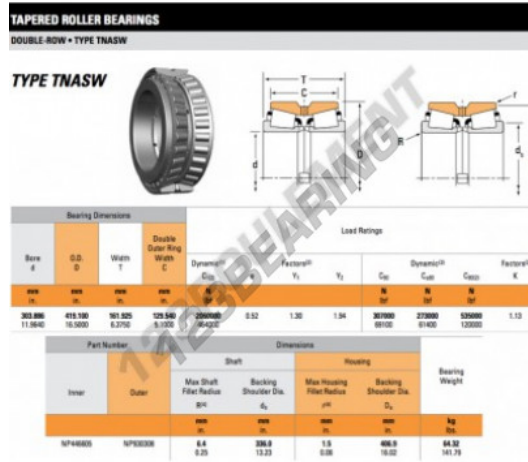

# Tapered roller bearing NP446605-NP930308-TIMKEN - NP446605-NP930308-TIMKEN

<https://www.123bearing.com/bearing-housing/roller-bearing/tapered/np446605-np930308-timken>

## PRODUCT FEATURES

Brand	TIMKEN
N° Ean13	3663952374796
Inside diameter	303.886 mm
Outside diameter	419.1 mm
Thickness	161.925 mm
Packaging	1

[contact@123bearing.com](mailto:contact@123bearing.com)

(646) 712 9672