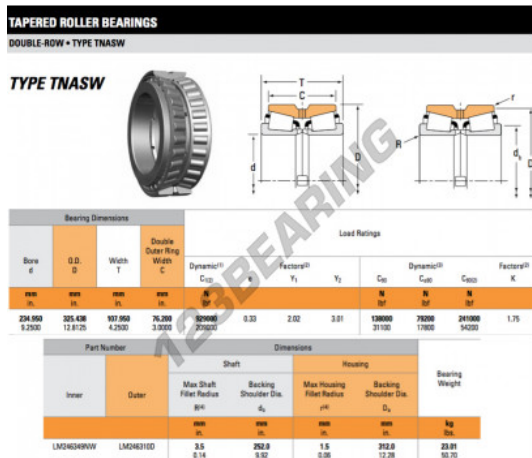

Tapered roller bearing

LM246349NW-LM246310D-TIMKEN - LM246349NW-LM246310D-TIMKEN

<https://www.123bearing.com/bearing-housing/roller-bearing/tapered/lm246349nw-lm246310d-timken>

PRODUCT FEATURES

Brand	TIMKEN
N° Ean13	3663952374789
Inside diameter	234.95 mm
Outside diameter	325.438 mm
Thickness	107.95 mm
Packaging	1