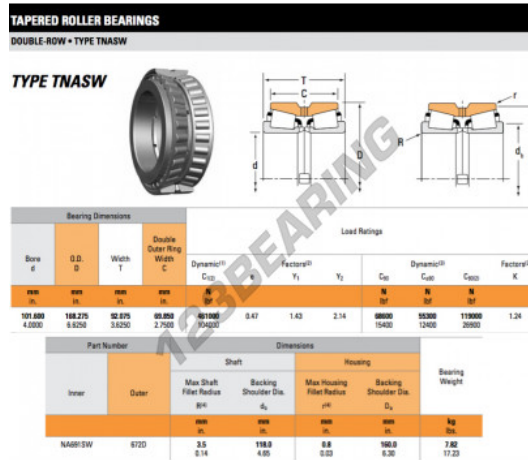

# Tapered roller bearing NA691SW-672D-TIMKEN - NA691SW-672D-TIMKEN

https://www.123bearing.com/bearing-housing/roller-bearing/tapered/na691sw-672d-timken

## PRODUCT FEATURES

Brand	TIMKEN
N° Ean13	3663952374772
Inside diameter	101.6 mm
Outside diameter	168.275 mm
Thickness	92.075 mm
Weight	7820 g
Packaging	1

[contact@123bearing.com](mailto:contact@123bearing.com)