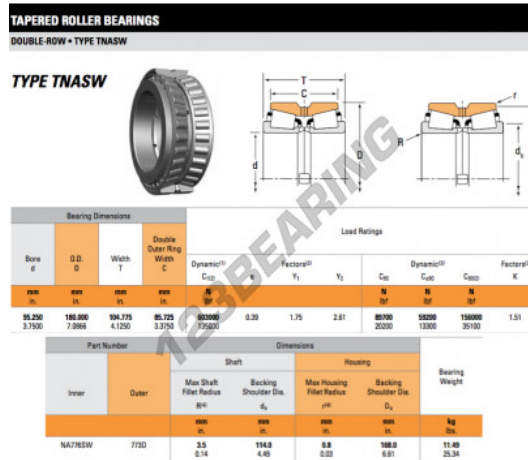

Tapered roller bearing

NA776SW-773D-TIMKEN - NA776SW-773D-TIMKEN

https://www.123bearing.com/bearing-housing/roller-bearing/tapered/na776sw-773d-timken

PRODUCT FEATURES

Brand	TIMKEN
N° Ean13	3663952374758
Inside diameter	95.25 mm
Outside diameter	180 mm
Thickness	104.775 mm
Packaging	1