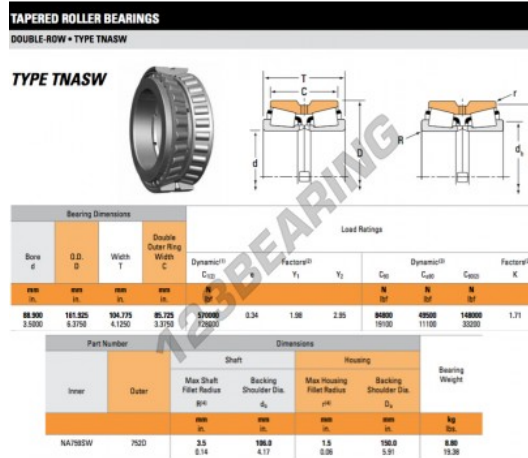

# Tapered roller bearing NA759SW-752D-TIMKEN - NA759SW-752D-TIMKEN

<https://www.123bearing.com/bearing-housing/roller-bearing/tapered/na759sw-752d-timken>

## PRODUCT FEATURES

Brand	TIMKEN
N° Ean13	3663952374741
Inside diameter	88.9 mm
Outside diameter	161.925 mm
Thickness	104.775 mm
Packaging	1

[contact@123bearing.com](mailto:contact@123bearing.com)

(646) 712 9672