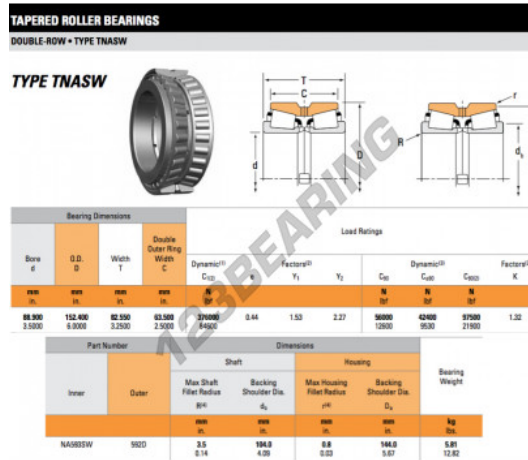

Tapered roller bearing NA593SW-592D-TIMKEN - NA593SW-592D-TIMKEN

<https://www.123bearing.com/bearing-housing/roller-bearing/tapered/na593sw-592d-timken>

PRODUCT FEATURES

Brand	TIMKEN
N° Ean13	3663952374734
Inside diameter	88.9 mm
Inside diameter	3 1/2" inch
Outside diameter	152.4 mm
Outside diameter	6" inch
Thickness	82.55 mm
Thickness	3 1/4" inch
Packaging	1