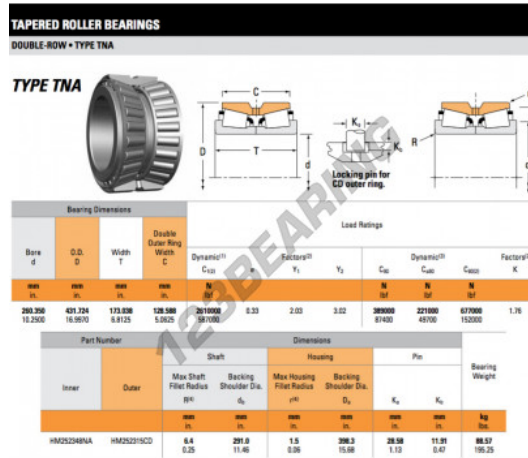

## Tapered roller bearing

# HM252348NA-HM252315CD-TIMKEN - HM252348NA-HM252315CD-TIMKEN

<https://www.123bearing.com/bearing-housing/roller-bearing/tapered/hm252348na-hm252315cd-timken>

## PRODUCT FEATURES

Brand	TIMKEN
N° Ean13	3663952374444
Inside diameter	260.35 mm
Outside diameter	431.724 mm
Thickness	173.038 mm
Packaging	1

[contact@123bearing.com](mailto:contact@123bearing.com)

(646) 712 9672