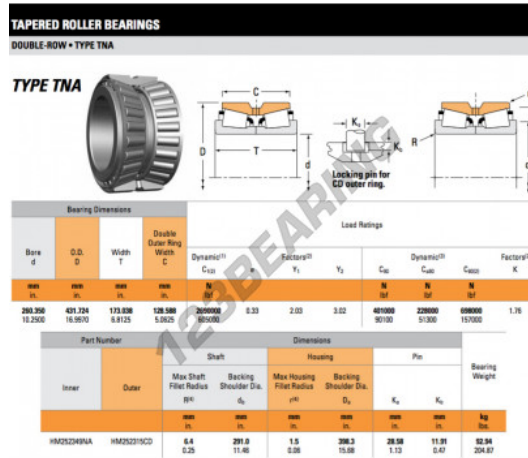

Tapered roller bearing

HM252349NA-HM252315CD-TIMKEN - HM252349NA-HM252315CD-TIMKEN

<https://www.123bearing.com/bearing-housing/roller-bearing/tapered/hm252349na-hm252315cd-timken>

PRODUCT FEATURES

Brand	TIMKEN
N° Ean13	3663952374437
Inside diameter	260.35 mm
Outside diameter	431.724 mm
Thickness	173.038 mm
Packaging	1