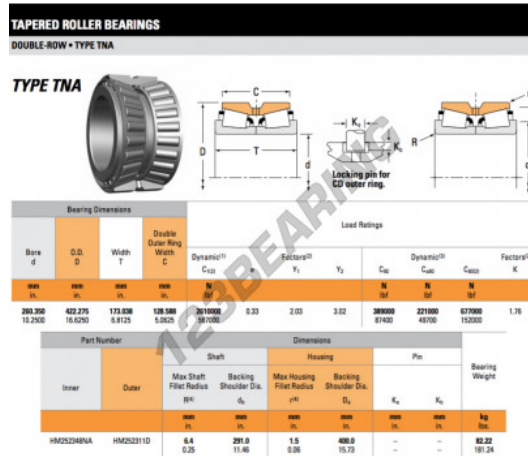

Tapered roller bearing HM252348NA-HM252311D-TIMKEN - HM252348NA-HM252311D-TIMKEN

<https://www.123bearing.com/bearing-housing/roller-bearing/tapered/hm252348na-hm252311d-timken>

PRODUCT FEATURES

Brand	TIMKEN
N° Ean13	3663952374420
Inside diameter	260.35 mm
Outside diameter	422.275 mm
Thickness	173.038 mm
Packaging	1