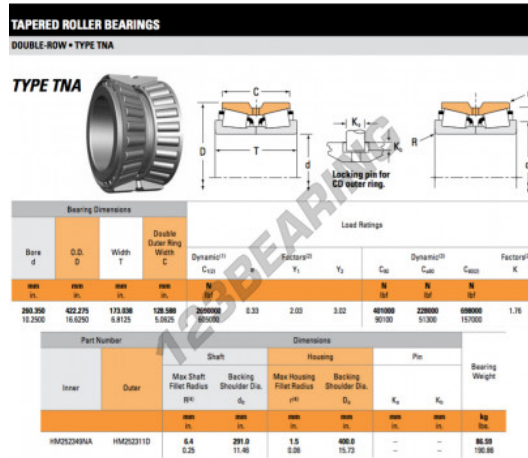

Tapered roller bearing HM252349NA-HM252311D-TIMKEN - HM252349NA-HM252311D-TIMKEN

<https://www.123bearing.com/bearing-housing/roller-bearing/tapered/hm252349na-hm252311d-timken>

PRODUCT FEATURES

Brand	TIMKEN
N° Ean13	3663952374413
Inside diameter	260.35 mm
Outside diameter	422.275 mm
Thickness	173.038 mm
Packaging	1