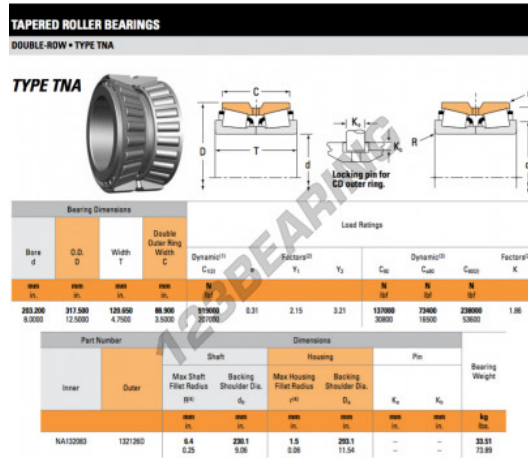

Tapered roller bearing NA132083-132126D-TIMKEN - NA132083-132126D-TIMKEN

<https://www.123bearing.com/bearing-housing/roller-bearing/tapered/na132083-132126d-timken>

PRODUCT FEATURES

Brand	TIMKEN
N° Ean13	3663952374376
Inside diameter	203.2 mm
Inside diameter	8" inch
Outside diameter	317.5 mm
Outside diameter	12 1/2" inch
Thickness	120.65 mm
Thickness	4 3/4" inch
Packaging	1