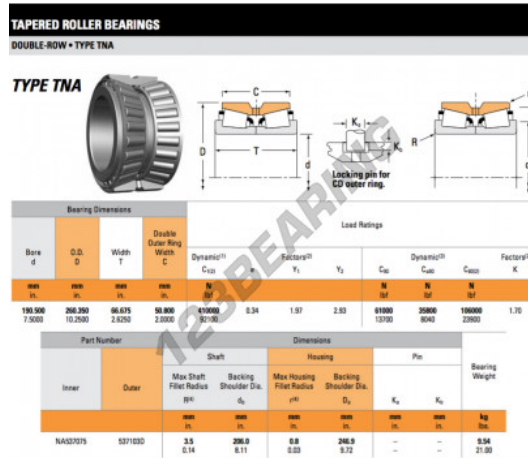

Tapered roller bearing NA537075-537103D-TIMKEN - NA537075-537103D-TIMKEN

<https://www.123bearing.com/bearing-housing/roller-bearing/tapered/na537075-537103d-timken>

PRODUCT FEATURES

Brand	TIMKEN
N° Ean13	3663952374369
Inside diameter	190.5 mm
Inside diameter	7 1/2" inch
Outside diameter	260.35 mm
Outside diameter	10 1/4" inch
Thickness	66.675 mm
Thickness	2 5/8" inch
Packaging	1