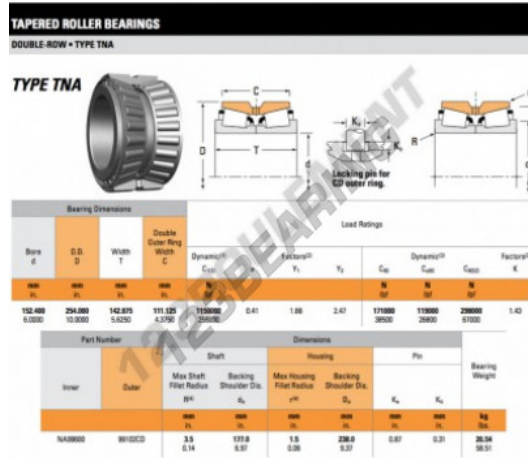

Tapered roller bearing NA99600-99102CD-TIMKEN - NA99600-99102CD-TIMKEN

<https://www.123bearing.com/bearing-housing/roller-bearing/tapered/na99600-99102cd-timken>

PRODUCT FEATURES

Brand	TIMKEN
N° Ean13	3663952374307
Inside diameter	152.4 mm
Outside diameter	254 mm
Thickness	142.875 mm
Weight	26540 g
Packaging	1