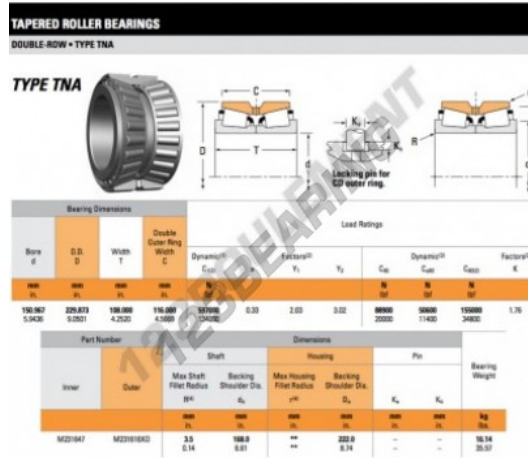

# Tapered roller bearing M231647-M231616XD-TIMKEN - M231647-M231616XD-TIMKEN

<https://www.123bearing.com/bearing-housing/roller-bearing/tapered/m231647-m231616xd-timken>

## PRODUCT FEATURES

Brand	TIMKEN
N° Ean13	3663952374291
Inside diameter	150.967 mm
Outside diameter	229.873 mm
Thickness	108 mm
Packaging	1

[contact@123bearing.com](mailto:contact@123bearing.com)

(646) 712 9672